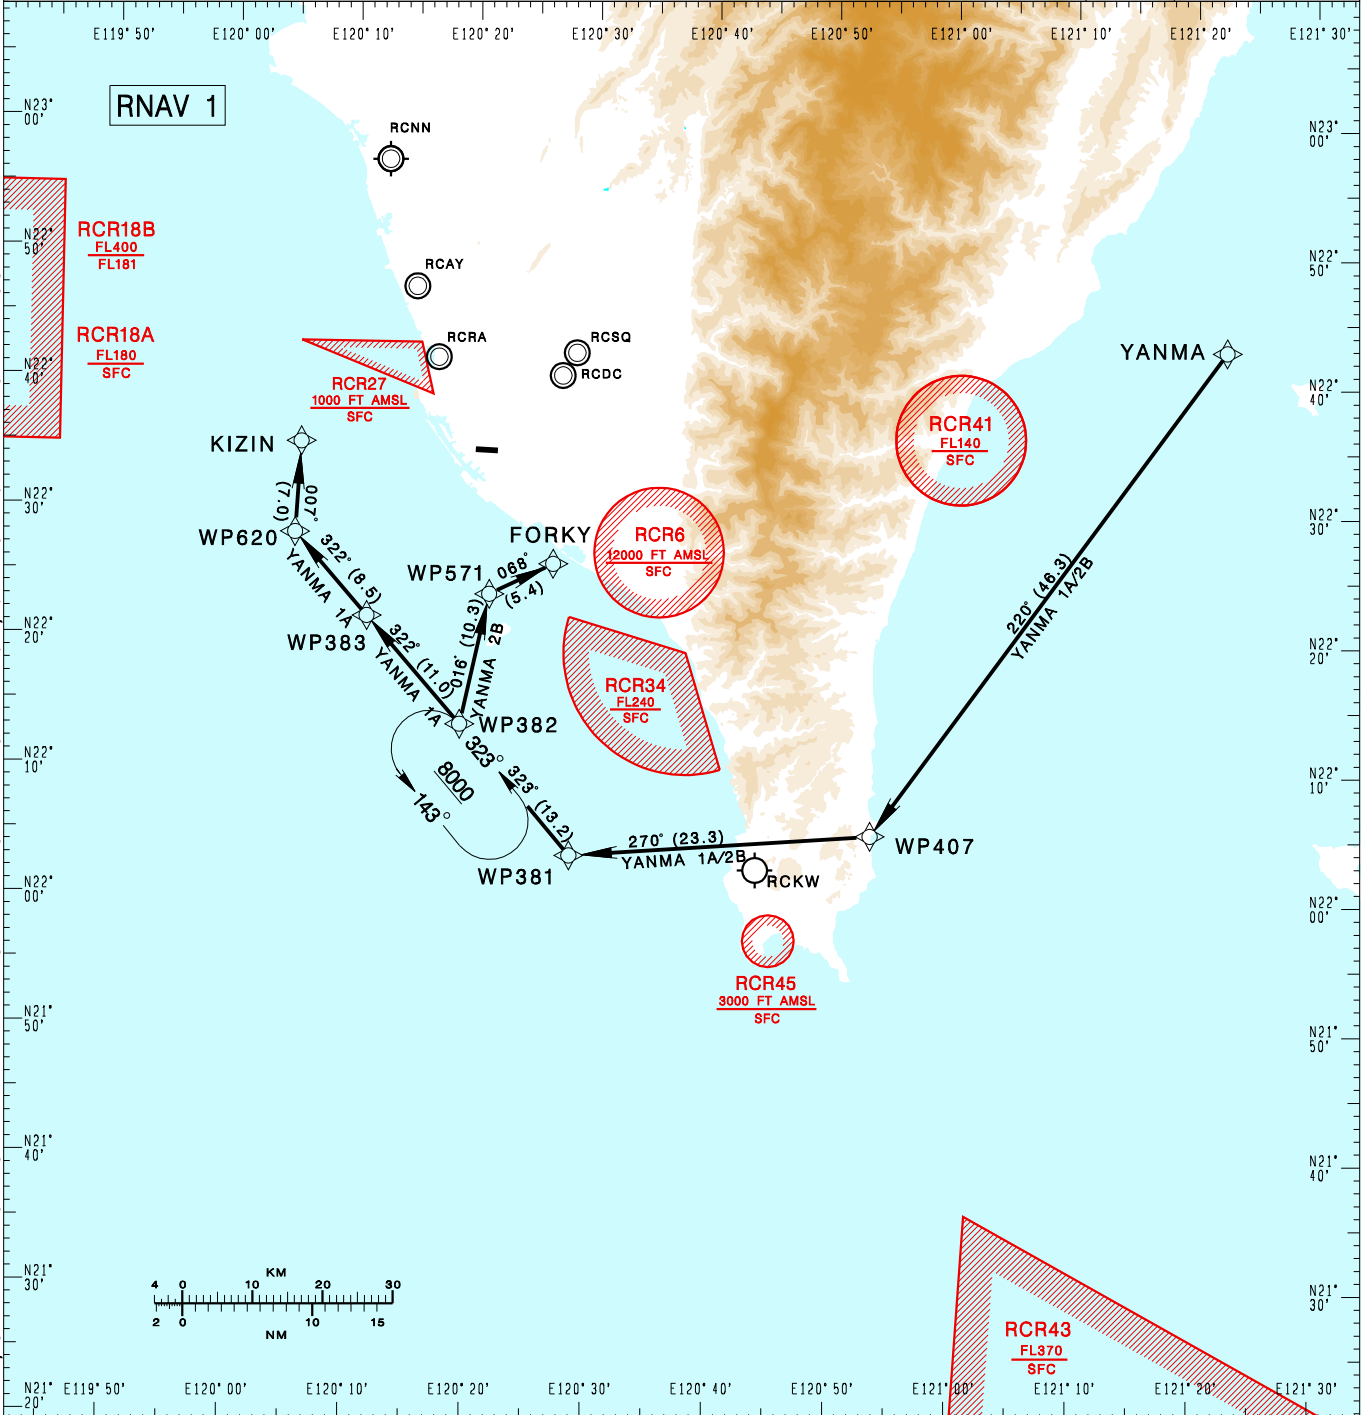

**高雄國際機場**  
**KAOHSIUNG INTL AD**

**YANMA 1A** RCKH STAR  
**YANMA 2B** RNAV(RWY09)  
**RNAV(RWY27)**

TAIPEI ACC 127.9 129.1	KAOHSIUNG APP 124.7 125.7 119.4	ATIS 127.8		
Apt Elev: 32'		Trans Level: FL130		Trans Alt: 11,000'
BEARINGS ARE MAGNETIC; DISTANCES ARE NAUTICAL MILES; ELEVATIONS, HEIGHTS IN FEET				

CHANGES: NEW PAGE NUMBER UPDATE RESTRICTED AREA VERTICAL LIMITS REPRESENTATION GRADUATION MARKS AND SCALE BAR ADDED

**YANMA ONE ALFA RNAV ARRIVAL**  
 Depart YANMA then to WP407, WP381, WP382, WP383, WP620, KIZIN.  
 Cross WP407 at or above FL210, cross WP383 at or above 8,000ft,  
 cross WP620 at or below 7,000ft, cross KIZIN at or above 3,000ft.

**YANMA TWO BRAVO RNAV ARRIVAL**  
 Depart YANMA then to WP407, WP381, WP382, WP571, FORKY.  
 Cross WP407 at or above FL210, cross FORKY at or above 4,000ft.

**NOTE**  
 YANMA 2B: ATS surveillance required.